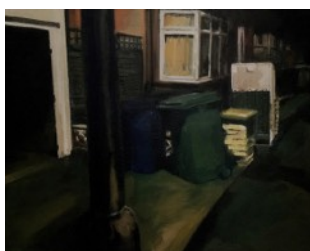

Bosworth Road II

Oil on canvas
40 x 50cm
Framed
£1500