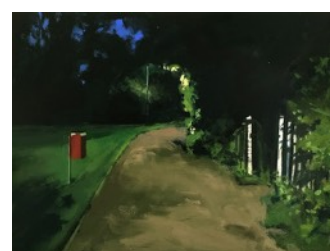

Bethune Park II

Oil on board
30 x 40cm
Framed
£1270