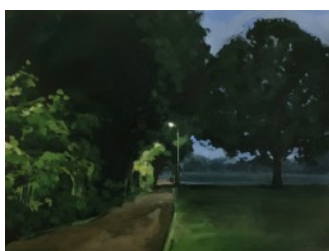

Unnamed Road II

Oil on board
40 x 50cm
Framed
£1500

Waitrose Carpark

Oil on canvas
20 x 30cm
Framed
£350

Bethune Park VII

Oil on board
40 x 50cm
Framed
£1500

Bethune Park V

Oil on board
30 x 40cm
Framed
£1270